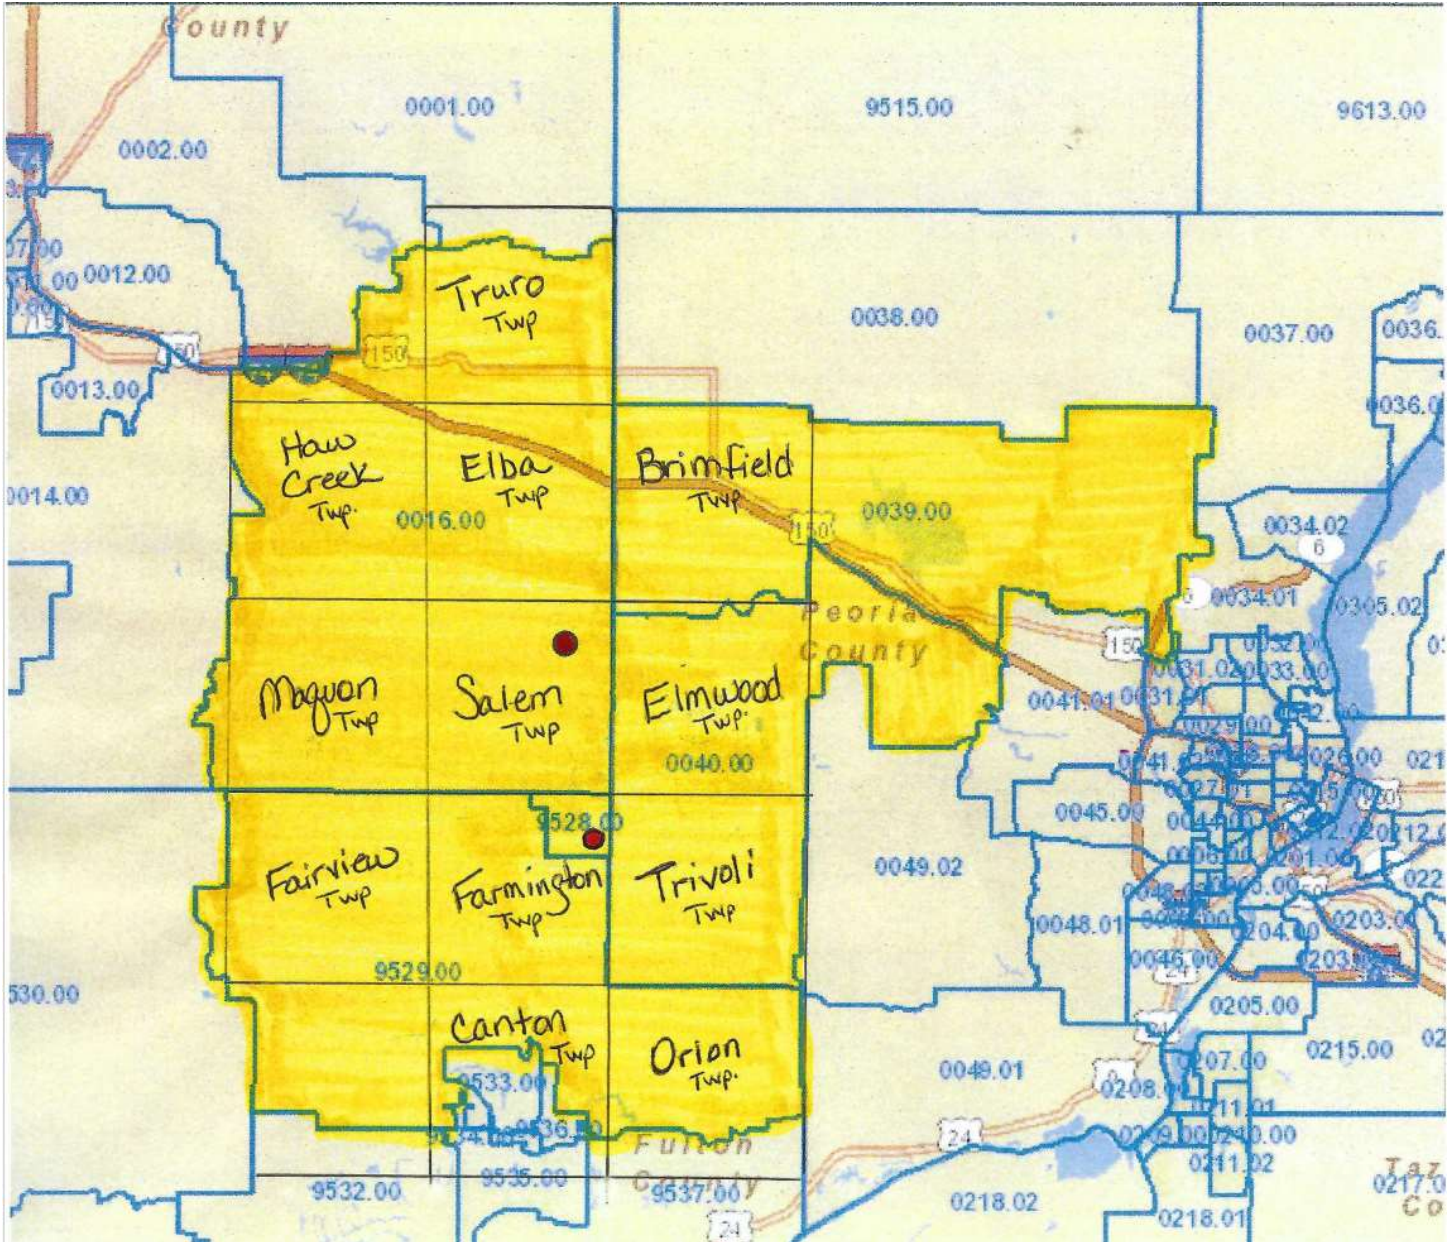

Assessment Area

LOCATION CODES:

Village of Yates City – 9.42
 Township of Elmwood – 9.5
 Maquon Township – 9.3
 Fairview Township – 8.3
 Village of Brimfield – 10.57
 Truro Township – 11.4
 City of Canton – 7.42

Salem Township – 9.4
 Elba Township – 10.4
 Haw Creek Township – 10.3
 City of Farmington – 8.41
 Brimfield Township – 10.5
 Trivoli Township – 8.5
 Canton Township – 7.4

City of Elmwood – 9.59
 Village of Maquon – 9.38
 Village of Fairview – 8.32
 Farmington Township – 8.4
 Village of Williamsfield – 11.49
 Orion Township – 7.5
 All Other – 999